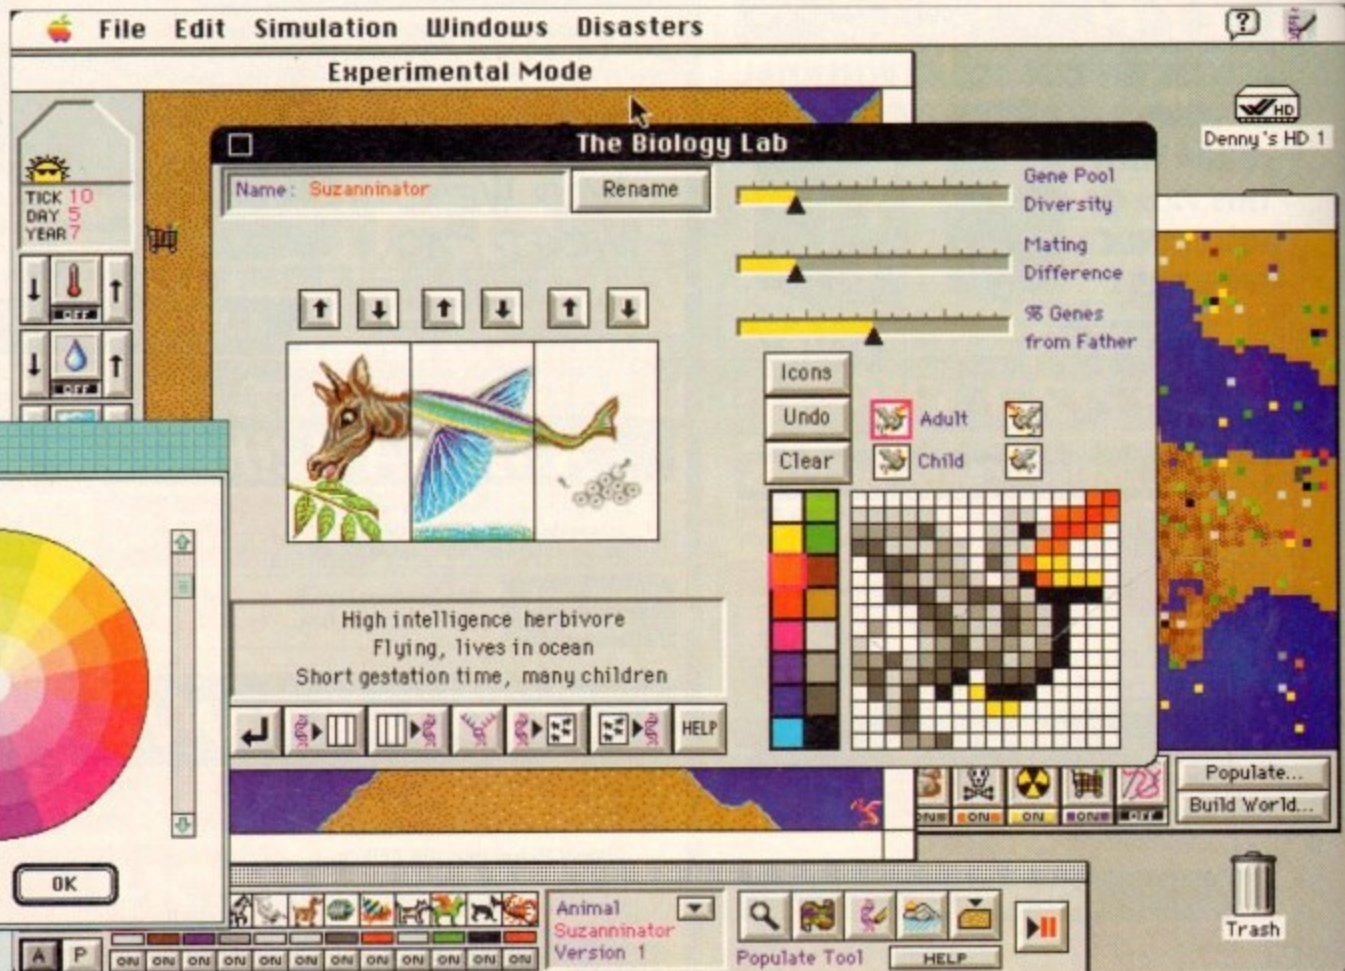

Why wait for the port? The Mac version of SimLife works fine under Emplant